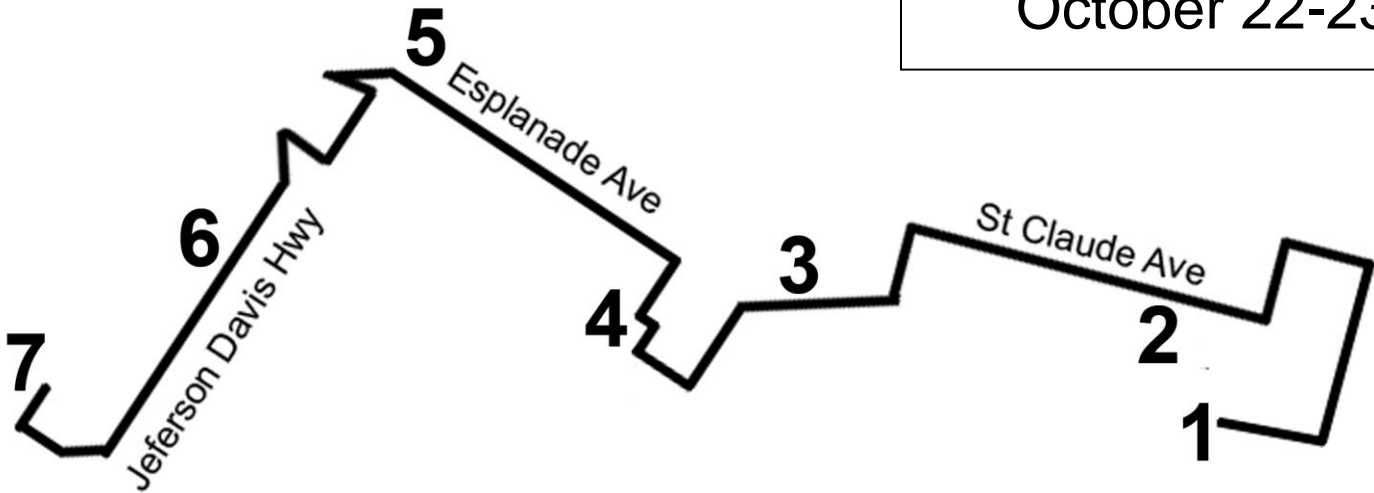

William Pope.L
BLINK route map
 October 22-23, 2011

1. Start	6:23 pm	4725 Dauphine Street, Holy Cross, near <i>Art House on the Levee</i>
2. Switch point	8:00 pm	<i>The Joint</i> , 801 Poland Avenue
3. Switch point	10:00 pm	Corner of Royal Street and Elysian Fields Avenue
4. Switch point	12:00 midnight	Corner of North Rampart Street and Dumaine Street
5. Switch point	2:00 am	<i>Nonna Mia Pizza</i> , 3125 Esplanade Avenue
6. Switch point	4:00 am	<i>US Post Office</i> ; 501 North Jefferson Davis
7. End	6:00 am	<i>Xavier University Arts Village</i> ; 3520 Pine Street

TIMES ARE APPROXIMATE

Viewing points along the route:
 Brothers Food Mart; Good Children Gallery; Michael's on the Park; Vood Bar & 9th Circle; 700 Club

Follow us on Twitter @BLINKNOLA